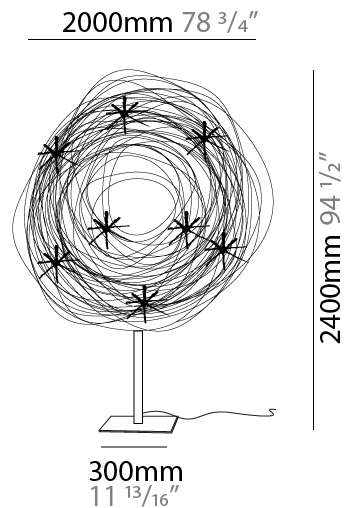

CONFUSIONE PORTABLE

D134049

base number

1. To build a product code in our configurator select the specify button on the base model # product page
2. To build a manual product code on this datasheet choose from the options listed below in blue font and add the suffix to the base model #

GENERAL

Series: Confusione
Partner: Knikerboker
Division: Design
Installation: Portable
Product Type: Floor
Mounting Location: Floor

PHYSICAL

Shape: Curves
Length (mm): 2000
Length (in): 78 3/4
Width (mm): 300
Width (in): 11 13/16
Height (mm): 2400
Height (in): 94 1/2
Fixture Finish: ANA
Fixture Material: Anodized Aluminum
Upon Request: Bolt Down

ELECTRICAL

Number of Lamps: 50
Lamp Type: LED
Input Wattage (W): 60
Bulb Included: Bulb Included
Total Output Wattage (W): 50
Max. Wattage Per Lamp (W): 1
Lamp Base: G4
Dimming: Non-Dimmable
Driver Included: Yes
Driver Location: Integrated
Driver Type: Constant Voltage - Universal
Driver Class: Class 2
Input Voltage (V): 120 - 277
Output Voltage (V): 12
Lamp Voltage (V): 12
Upon Request: Integral Non-dimming 277Vac

LED

Color Temperature (°K): 3000
Max. Delivered Lumen (lm): 4000
CRI: >80 CRI

OPTICAL

RATINGS AND CERTIFICATIONS

Certified By: Certified for North American Standards
IP rating: IP20

PROJECT
TYPE
SPECIFIER
QUANTITY
DATE