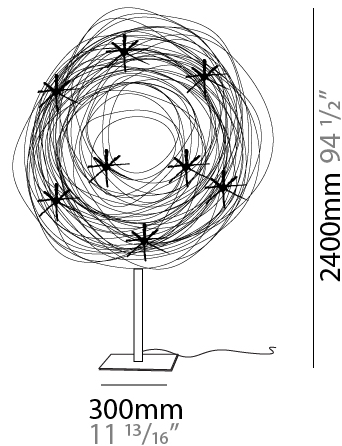

GENERAL

Series: Confusione
 Partner: Knikerboker
 Division: Design
 Installation: Portable
 Product Type: Floor
 Mounting Location: Floor

PHYSICAL

Shape: Curves
 Length (mm): 2000
 Length (in): 78 3/4
 Width (mm): 300
 Width (in): 11 13/16
 Height (mm): 2400
 Height (in): 94 1/2
 Fixture Finish: ANA
 Fixture Material: Anodized Aluminum
 Upon Request: Bolt Down

LED

Color Temperature (°K): 3000
 Max. Delivered Lumen (lm): 4000
 CRI: >80 CRI

OPTICAL

RATINGS AND CERTIFICATIONS

Certified By: Certified for North American Standards
 IP rating: IP20

2000mm 78 3/4"

CONFUSIONE PORTABLE